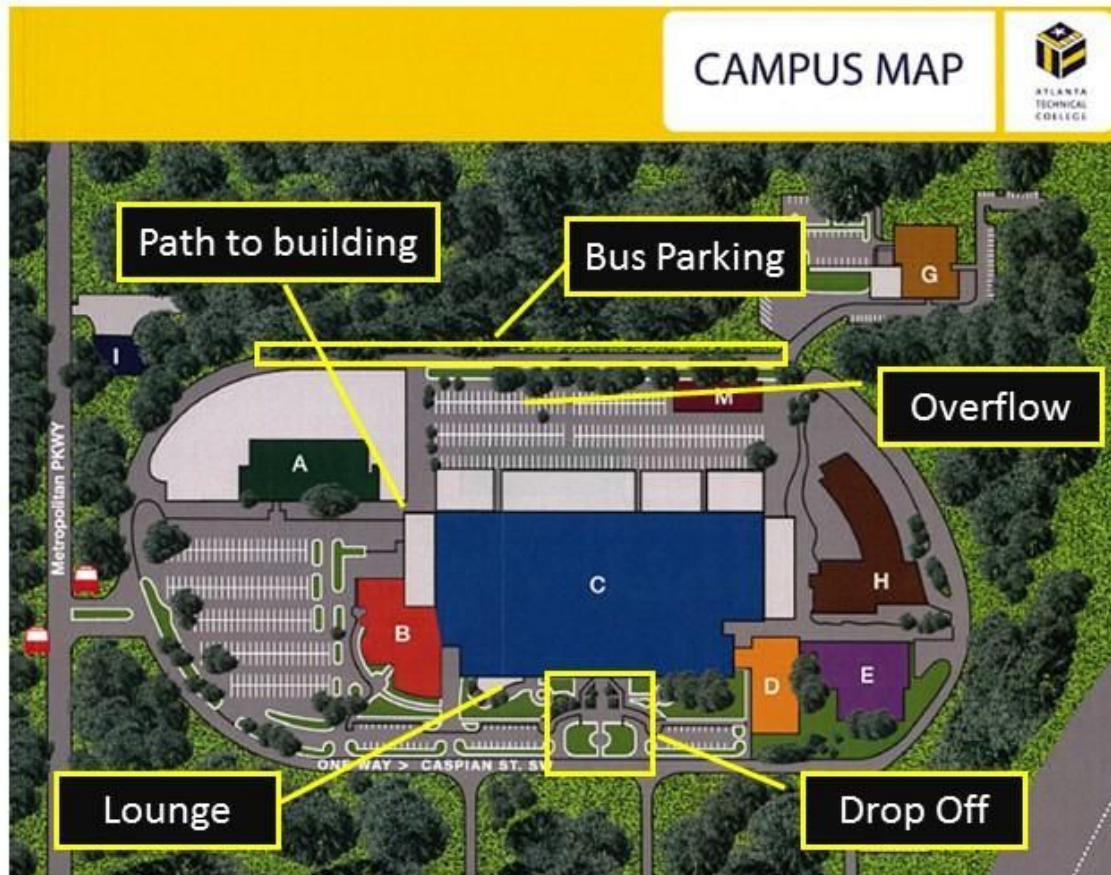

Bus Drivers

Thank you for driving our competitors!

1. Drop off your students in front of Building C: Academic Building
2. If you are staying – drive around and park on the outside lane behind building A: Aviation. You should see busses already in the lane. If for some reason we run out of space in the outer lane, ATC Police will direct you to the overflow parking.
3. Once you secure your bus, you are welcome to come to the student lounge on the first floor to stay warm and relax. The best way is to take the path between Building A and C. enter at the Dennard Center (Building B) and ask directions to the student lounge.
4. At the end of the competitions, you may pull to the front to pick up or have students walk back to the bus to load.

Note: The loop around ATC is one way.

Drop Off 9:00 AM/ Pick Up 2:00

Fill out and display in bus window:

SkillsUSA

Champions *at* Work[®]

School Name: _____

Lead Advisor: _____

Cell #: _____ - _____ - _____